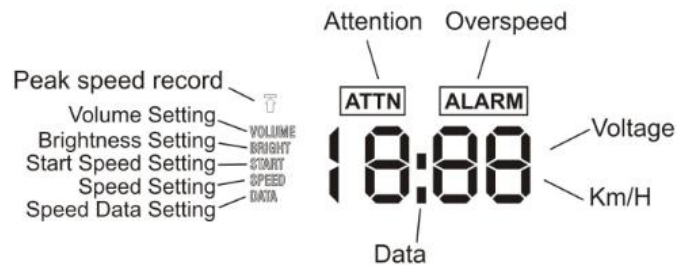

PART DESCRIPTION	PART NUMBER	MRP (In Rupees)
Verito Heads Up Display	AV00023	3999 / Car