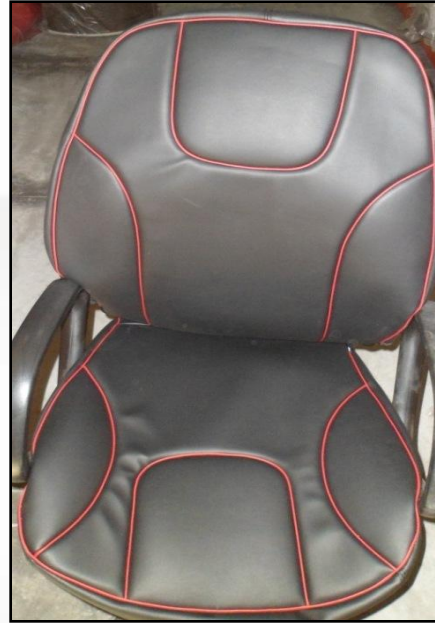

P. No.:AT00011	Thar Bull Bar (Chrome)	MRP: Rs. 6400.00
P. No.:AT00010	Thar Bull Bar (Black)	MRP: Rs. 5384.00

Thar Other Accessories

Seat Cover -
Black & Beige
(AT00004)

Seat Cover -
Black & Red
(AT00012)