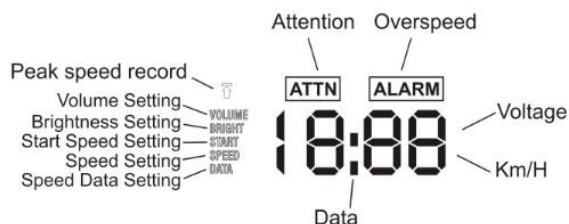

CATEGORY : Safety

SUB CATEGORY : Heads Up Display

Light Sensitive hole Select/Menu key Confirm/set key Voice

PART DESCRIPTION	PART NUMBER	MRP (In Rupees)
Heads Up Display	AV00023	3999 / Car

CATEGORY : Electronics