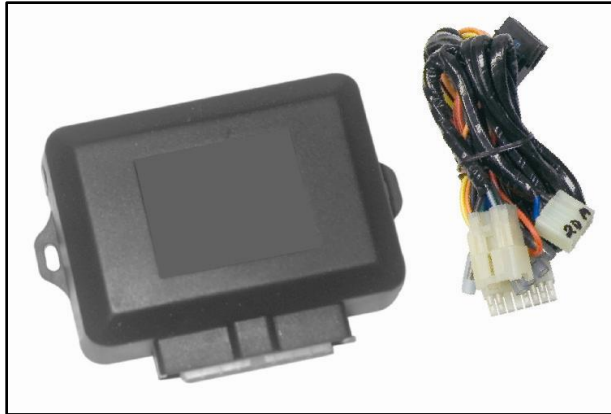

PART DESCRIPTION	PART NUMBER	MRP (In Rupees)
RD – Inner Rear View Mirror Mounted 7" LCD	AX00127	9507 / Car

CATEGORY : Parking Assist

**SUB CATEGORY : Reverse Camera with IRVM
Screen**

Features:

- 3.5" TFT LCD monitor
- Auto power ON when detects AV signal
- Camera for rear view while reversing
- Auto Switch when reversing

PART DESCRIPTION	PART NUMBER	MRP (In Rupees)
RD – Inner Rear View Mirror Mounted 3.5" LCD	AX00128	6650 / Car

CATEGORY : Infotainment

SUB CATEGORY : Music System

PART DESCRIPTION	PART NUMBER	MRP (In Rupees)
2 DIN Nippon Music System	AX00094	11000 / pc
Internal Antenna	AX00095	325 / pc