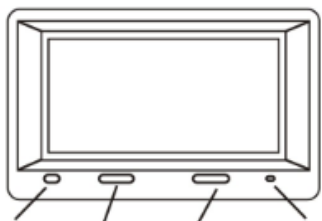

CATEGORY : Safety

SUB CATEGORY : Heads Up Display

Light Sensitive hole Select/Menu key Confirm/set key Voice

PART DESCRIPTION	PART NUMBER	MRP (In Rupees)
Heads Up Display	AV00023	3999 / Car

CATEGORY : Electronics