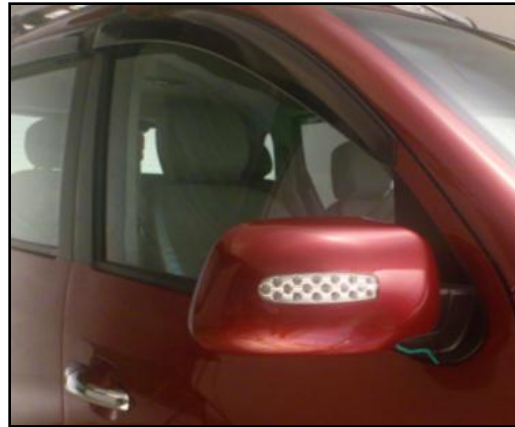

AX00016

PART DESCRIPTION		PART NUMBER	MRP (In Rupees)
Mirror Cover Chrome with LED LH + RH	(set of 2 pc)	AX00078	1165 / car
Mirror Cover Unpainted with LED LH + RH	(set of 2 pc)	AX00016	905 / car
Mirror Cover Chrome LH + RH	(set of 2 pc)	AX00015	485 / car