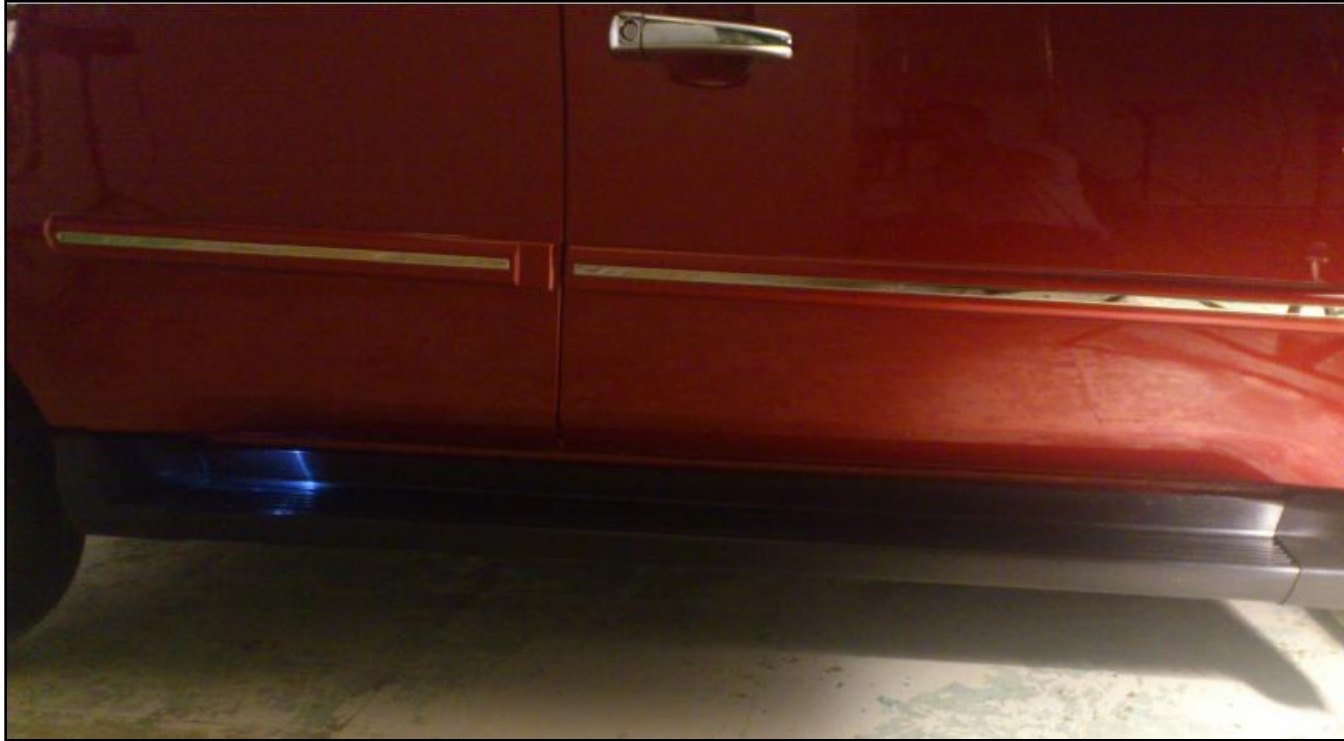

- Aids ingress and egress from the vehicle
- High quality anodized aluminum finish adds to vehicle aesthetics

PART DESCRIPTION	PART NUMBER	MRP (In Rupees)
Side Foot Step	AX00151	7468 / Car