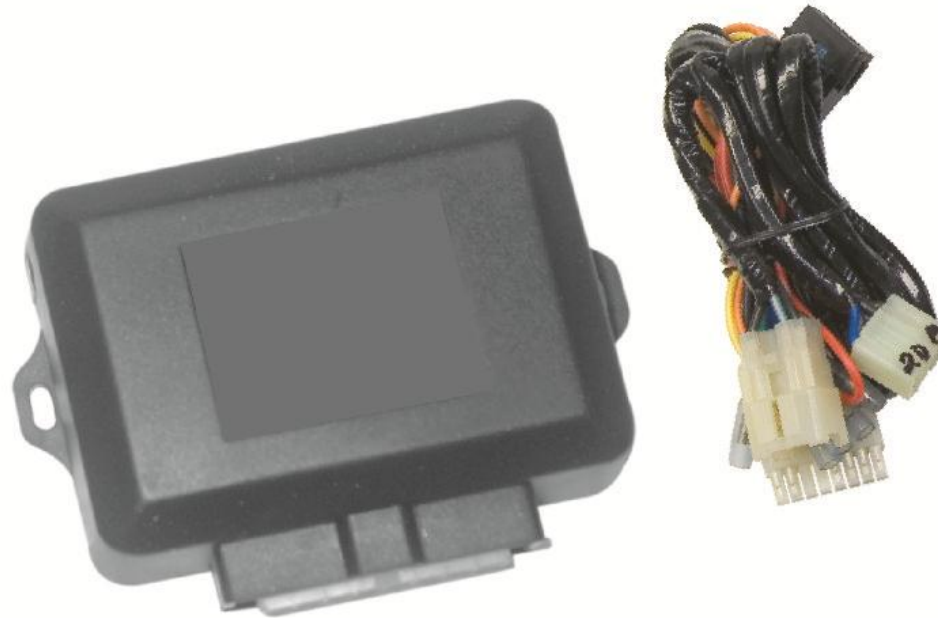

PART DESCRIPTION	PART NUMBER	MRP (In Rupees)
Reverse parking camera	AX00133	2791

REVERSE PARK SENSORS IRVM DISPLAY

PRODUCT FEATURES

- Rear view mirror mounted display
- High quality variable fluorescent display
- Digital display of distance from nearest obstacle
- Human voice based guidance while reversing
- 4 rear mount ultrasonic sensors
- Mute facility

PART DESCRIPTION	PART NUMBER	MRP (In Rupees)
IRVM Rear Parking Sensors - Black	AX00129	4443

POWER WINDOW KIT

PRODUCT FEATURES

- Four door kit
- Operate all doors from drivers side
- One touch roll-up function
- All switches having blue LED's

PART DESCRIPTION	PART NUMBER	MRP (In Rupees)
Bolero Power Window - Grey	AC00353	11548

ONE TOUCH AUTO ROLL UP

PRODUCT FEATURES

- Automatic one touch roll up/close for all 4 windows when locking the vehicle
- Convenience feature when locking the vehicle
- Available for company fitted power windows
- T-Joint for power window relay
- Coupler to coupler Installation