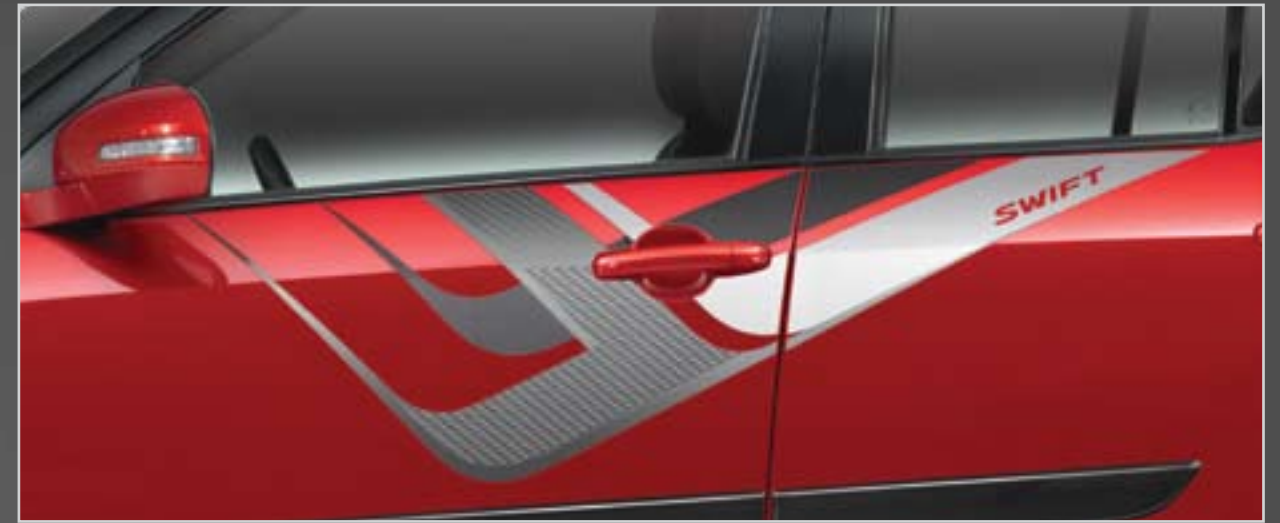

OFFSPORTS (Side, Bonnet & Roof Wraps)

Beyond sports. Provides extraordinary edged sporty image to your Swift.

Body Wraps*

Designed to enhance the attitude of your car while adding that 'style' statement. Use of high quality film ensures no colour fading and long life.