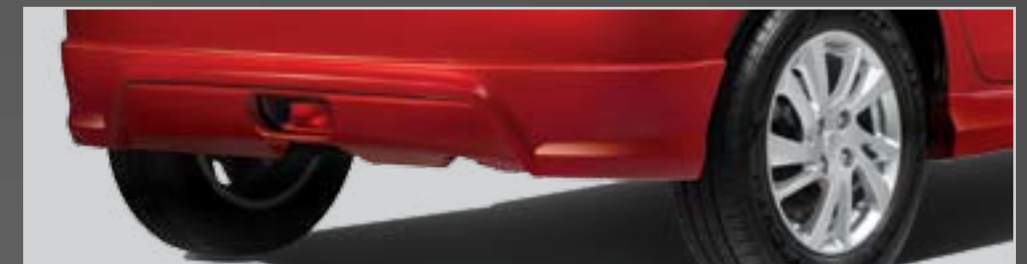

VIBRANT EXTERIORS

Styling Kit

Designed to match the profile of your Swift. Made from high quality material. Long life ensured.

Front Underbody Spoiler

Rear Underbody Spoiler

Rear Upper Spoiler

Side Underbody Spoiler